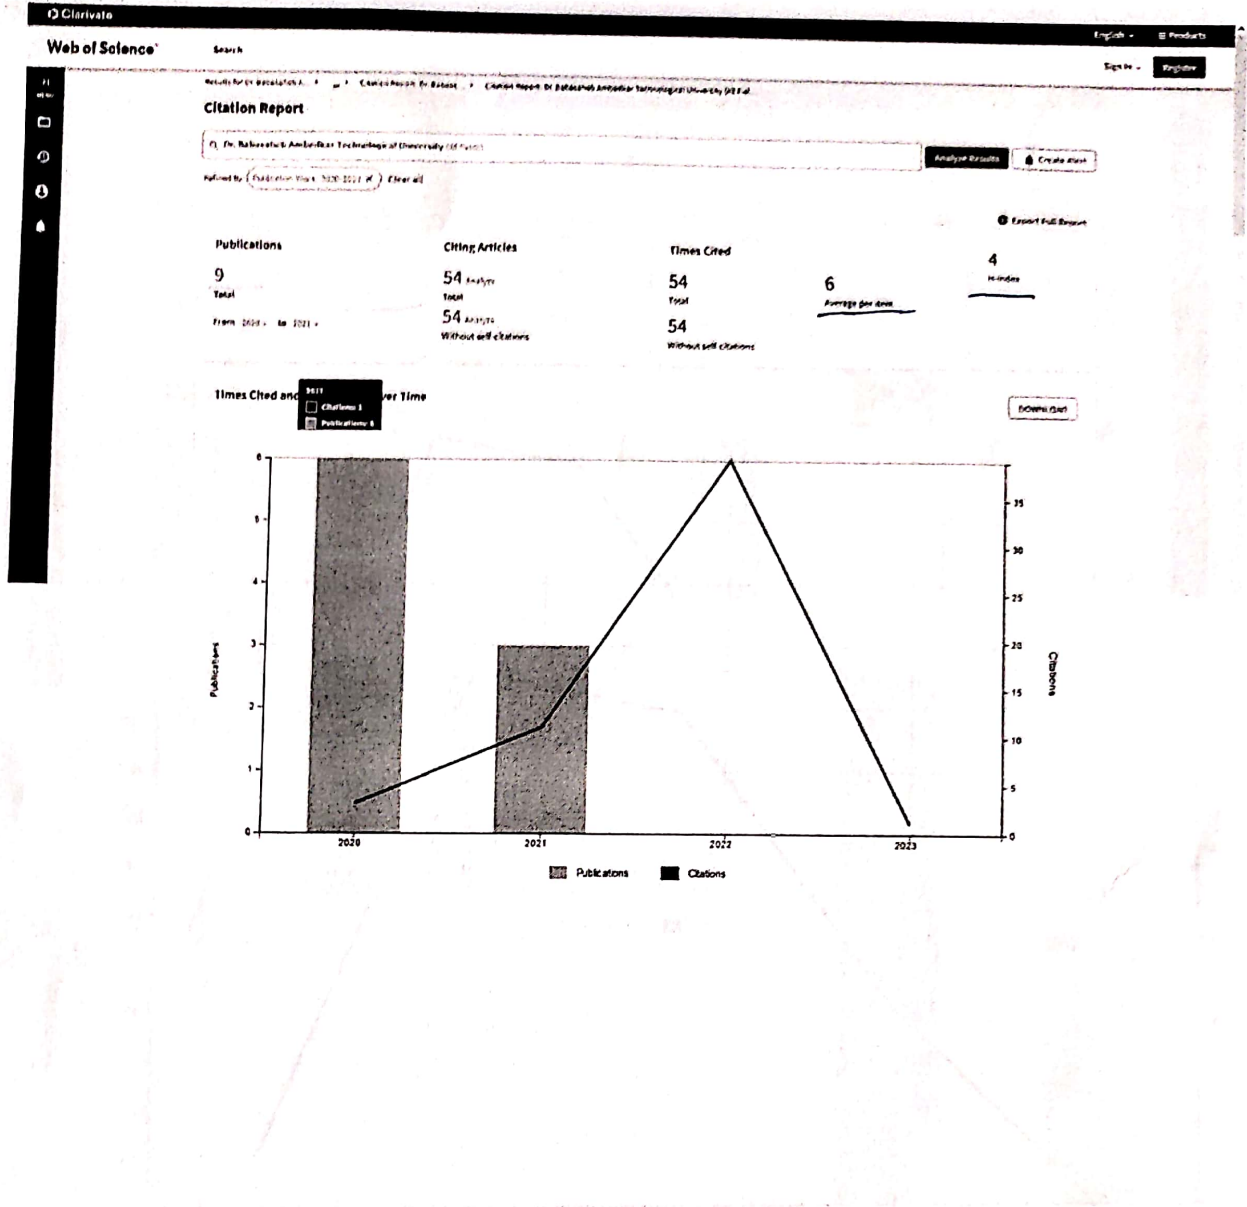

#### 1. 2017-23

**REGISTRAR**  
Dr. Babasaheb Ambedkar Technological University  
LONERE 402 103.  
Tal Mangaon, Dist. Raigad, (Maharashtra)

**REGISTRAR**  
Dr. Babasaheb Ambedkar Technological University  
LONERE 402 103,  
Tal Mangaon, Dist. Raigad, (Maharashtra)